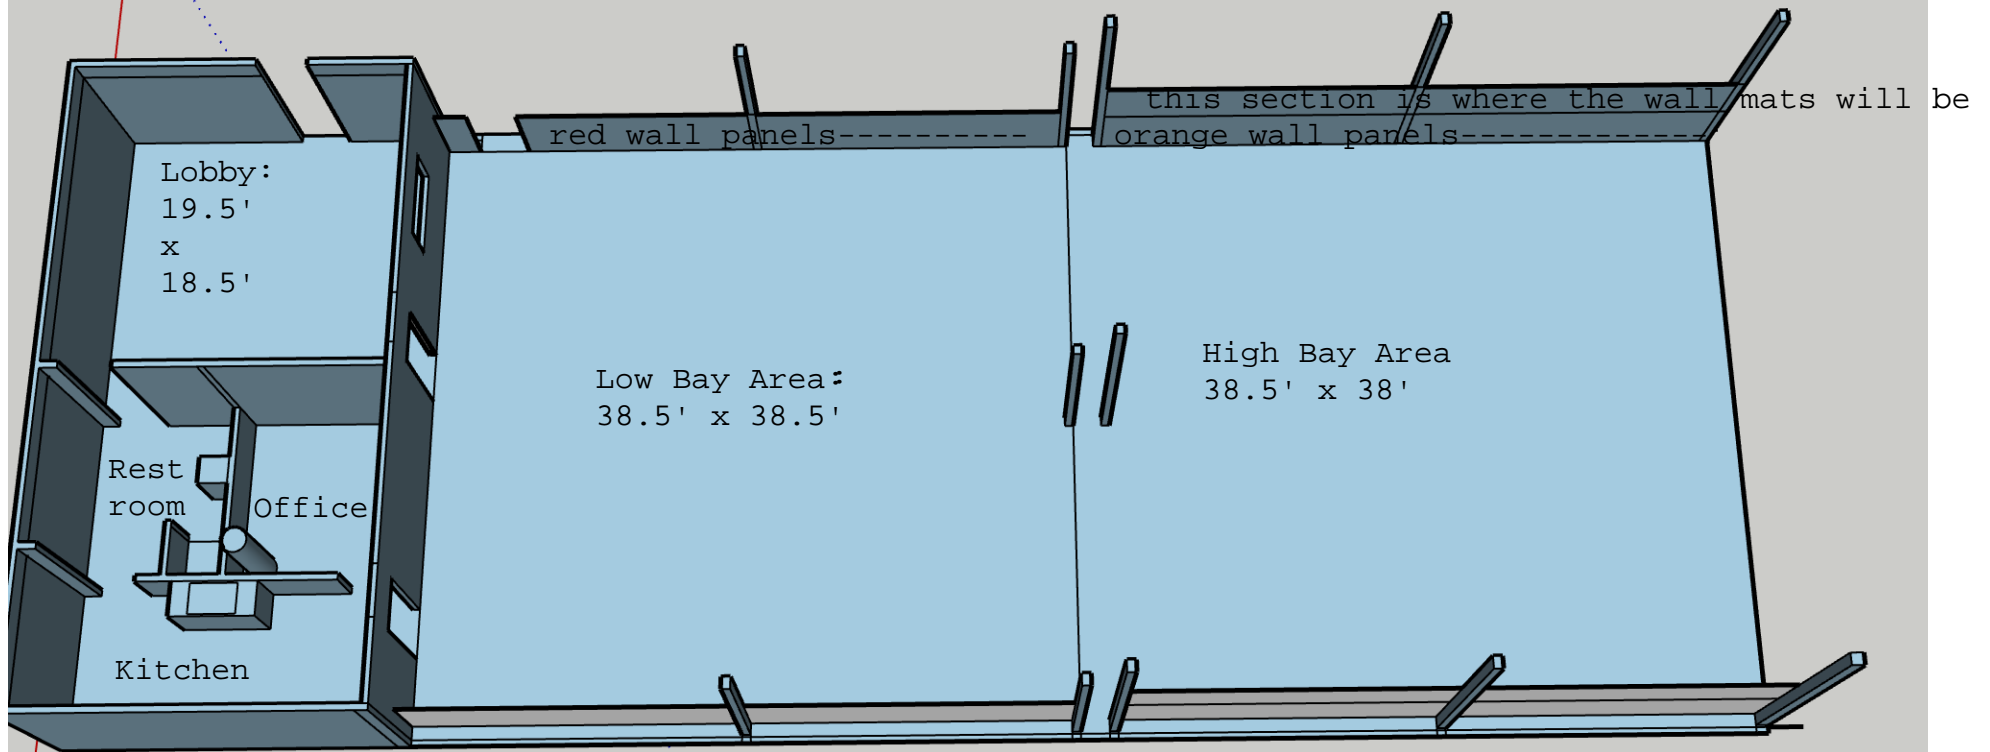

Dimensions are Approximate

Restroom: 10' x 9'
Kitchen: 19.5' x 8.75'
Bunk room: 10' x 10'